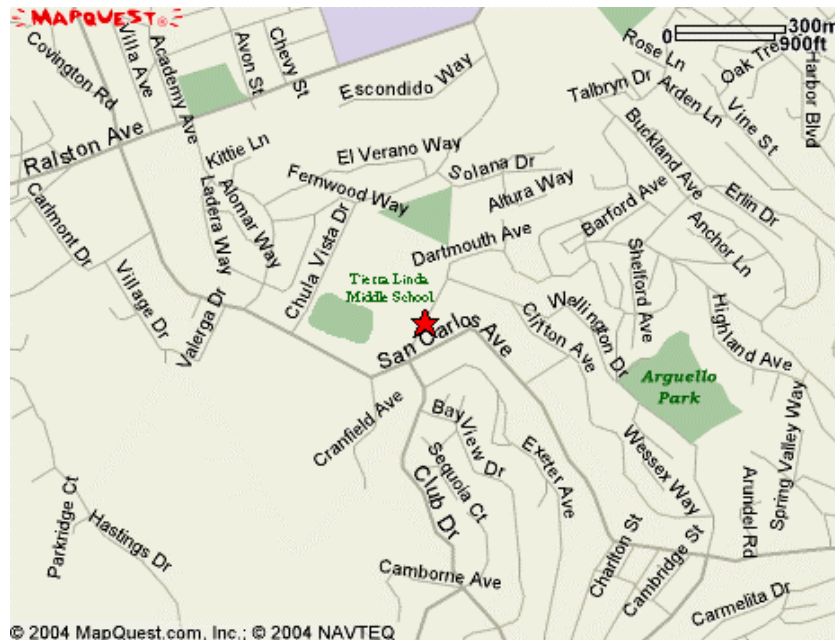

Tierra Linda Middle School

750 Dartmouth Avenue
San Carlos, CA 94070

Directions:

1. From San Carlos Avenue turn onto Dartmouth Avenue
2. Your first left is the entrance to the campus
3. Proceed to the left rear of the campus for the field parking lot

Facilities: (A) 3 U6 fields; (B) Porta-Potty; (C) water @ campus

© 2004 MapQuest.com, Inc.; © 2004 NAVTEQ